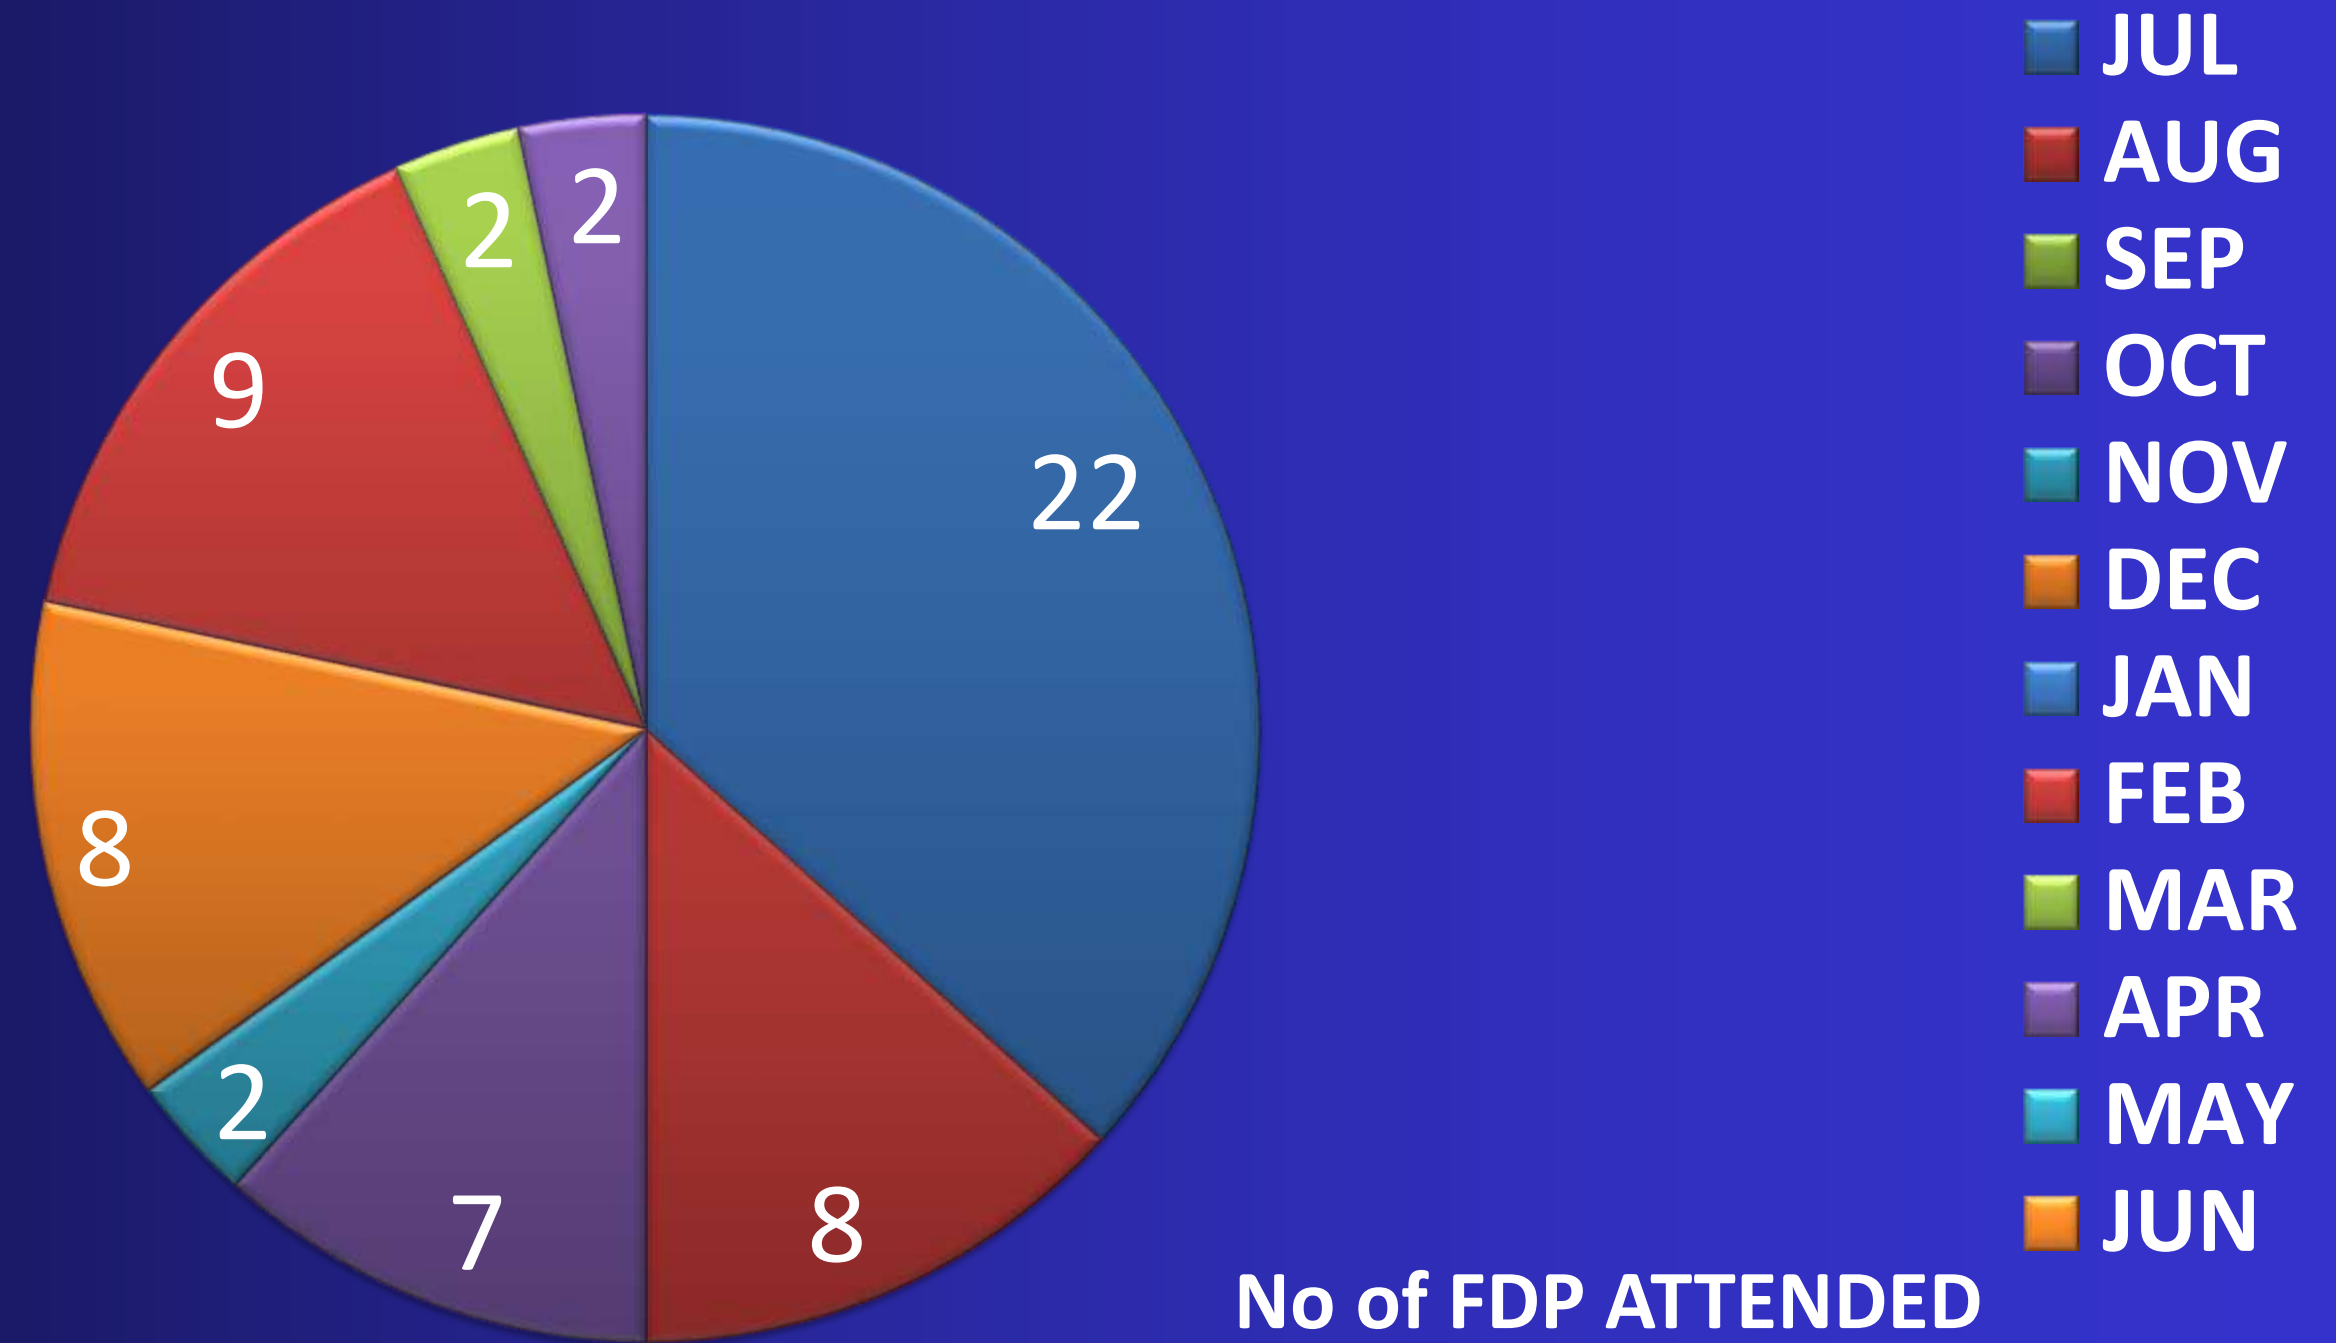

COPYRIGHTS - 12

SL NO	NAME OF THE FACULTY MEMBER	TITLE
1	MS.S.JANANI & MRS.J.LAVANYA	PRACTICAL IMPLEMENTATION OF CRYPTOGRAPHIC ALGORITHMS
2	MRS.K.INDUMATHI, MRS.R.INDHUJA	COMPUTER VISION USING OPENCV
3	DR. R.RAMYA,MRS.S.ATHILAKSHMI & MR.V.RAJESH KANNAN	ML SPARKQUEST: IGNITING LEARNING VIA CASE STUDIES
4	DR.P.PRAVEEN KUMAR,ASP-CSE MR.V.RAJESH KANNAN,AP-CSE MR.B.MUTHUKRISHNAVINAYAGAM,X.IGNATIUS SELVARANI	WEB DEVELOPMENT USING DJANGO.
5	MRS.V.SANGEETHA ,MRS.B.SANTHI PRIYA, MR.JOHN LIVINGSTON, MR.D.ASIR, DR.R.ARTHY	CODING TECHNIQUES – II LAB MANUAL
6	DR.A.ANANDH,MUTHUKRISHNA VINAYAGAM,DR.G.UMAMAHESWARI, MR.R.KUMARVEL	EXPLORING NETWORKS: A LAB BASED APOROACH MANUAL
7	DR.A.ANANDH	A MANUAL FOR AUTOMATION AND IOT LAB
8	MRS. B.SANTHI PRIYA, DR.R.RAMYA,DR.P.PRAVEENKUMAR, MRS.S.ATHILAKSHMI,MR.B.MUTHUKRISHNAVINAYAGAM, MRS.V.SANGEETHA,MRS.K.LEELARANI	CODING TECHNIQUES - I (CASE STUDY BASED)
9	MR.B.MUTHUKRISHNAVINAYAGAM,MRS.SANTHIPRIYA,MR.JOHN LIVINGSTON, MR.D.ASIR, & MR.RAJASEKARAN	ANGULAR CRUD APPLICATION USING NODE JS WITH MONGODB
10	DR.P.PRAVEEN KUMAR	SKINSERENE: UNLOCK BRILLIANCE WITH YOUR DERMATOLOGY PARTNER
11	MRS.R.INDHUJA	DEEP LEARNING WITH PYTHON
12	MRS.NITHYA, MRS.R.HARIPRIYA	DATA VISULAIZATION LAB

FACULTY DEVELOPMENT PROGRAMS ATTENDED